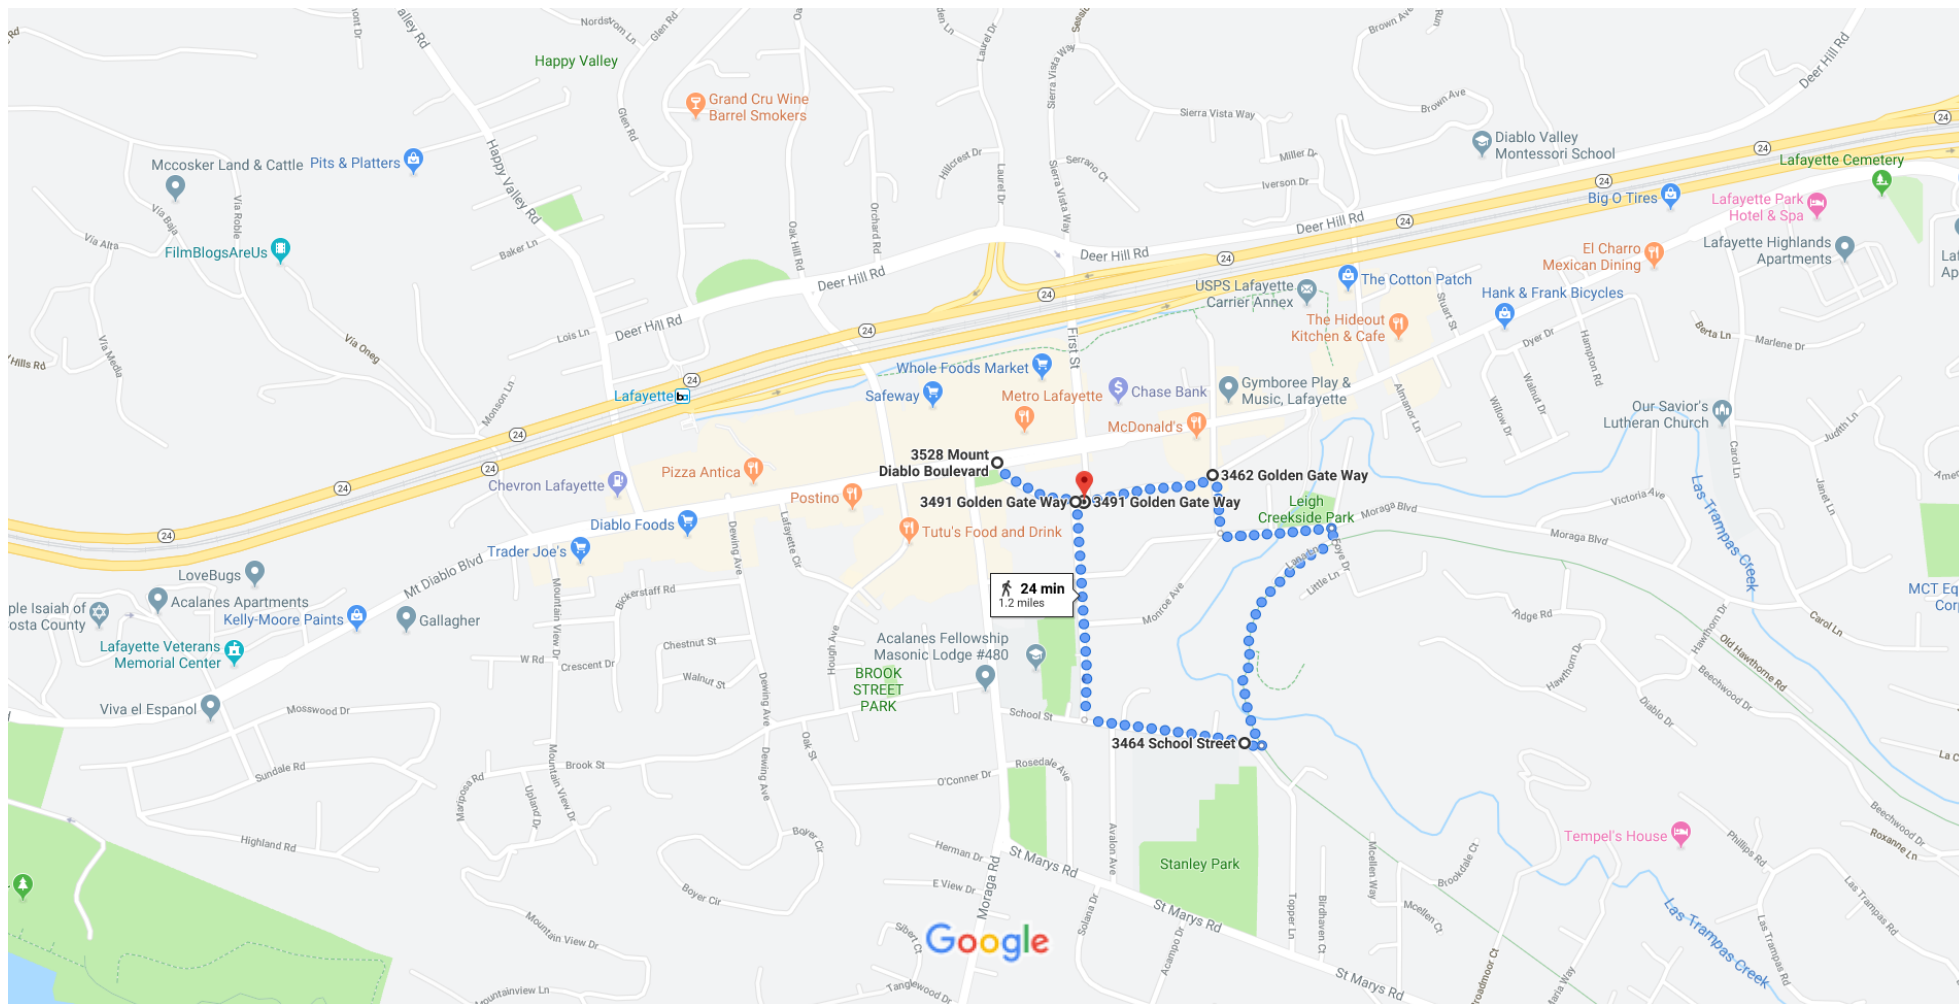

3528 Mt Diablo Blvd, Lafayette, CA 94549 to 3491 Golden Gate Way, Lafayette, CA 94549

Walk 1.2 miles, 24 min

Map data ©2019 500 ft

via Golden Gate Way

24 min

1.2 miles

Mostly flat